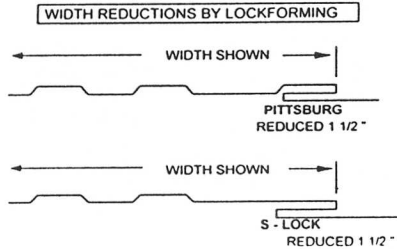

Vertical Metal Siding Patterns

Thickness	Colors	Embossing
.019	WHT	SMOOTH
.024	COL	STUCCO
.032		CEDAR

NOTE WHEN YOU USE YOUR SIDINGS ON YOUR TRAILER, CONSIDER ANOTHER LOSS BESIDES OF LOCK THE OTHER SIDE ALSO REDUCES THE EFFECTIVE WIDTH